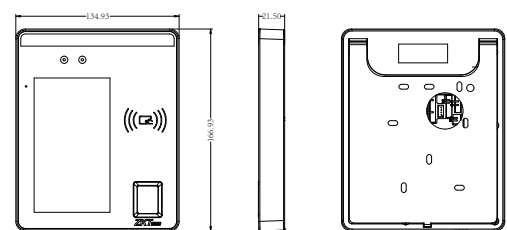

Specifications

Display	5" touchscreen
Face Capacity	6,000
Fingerprint Capacity	6,000 (Standard); 10,000 (Optional)
Card Capacity	10,000
Transactions	200,000
Operation System	Linux
Standard Functions	ID Card, ADMS, T9 Input, DST, Camera, 9-digit User ID, Access Levels, Groups, Anti-passback, Record Query, Tamper Switch Alarm, Multiple Verify Modes
Hardware	900MHz Dual Core CPU; 512MB RAM / 8G Flash; 2MP WDR Low Light Camera; Adjustable LED Supplement Lighting
Communication	TCP/IP, WiFi (Optional), Wiegand input/output, RS485
Access Control Interface	3rd Party Electric Lock, Door Sensor, Exit Button, Alarm output, Auxiliary Input
Optional Function	13.56MHz IC card (MF)
Facial Recognition Speed	≤1s
Biometrics Algorithms	ZKFace V5.8 & ZKFinger V10.0
Power Supply	12V 3A
Working Humidity	20% - 80%
Working Temperature	0 °C - 45 °C
Dimensions (W*H*D)	134.93 * 166.93 * 21.5 (mm)
Supported Software	ZKBioSecurity, ZKBioAccess, BioTime 8.5

Configuration

Accessories

Dimensions (mm)

ZKTECO MIDDLE EAST

www.zkteco.me

E-mail: zk_me@zkteco.com

Copyright © 2020 ZKTECO CO., LTD. All rights reserved.

V1.4 2020.02.14