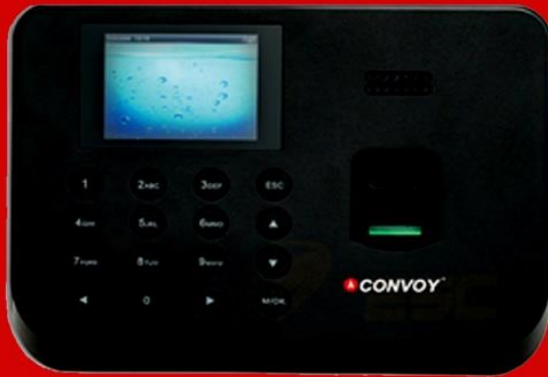

Convoy CB3000

# CB3000

Back Plate

Power Adapter

Mini USB Cable

1.5 M Network  
Parallel Line

Software CD  
(ZKTime 5.0)

Screws and Holders

## Feature

Display: 2.4-inch TFT Screen,  
Fingerprint Capacity: 3000,  
ID Card Capacity: 3000,  
Record Capacity: 200,000,  
Communication: TCP/IP, USB Host,  
Power Supply: DC 12V 1.5A,  
Verification Speed:  $\leq 0.5$  Sec.  
Operating Temp.:  $0^{\circ}\text{C} - 45^{\circ}\text{C}$ ,  
Operating Humidity: 20%-80%,  
Dimension: 184\*136\*37.6 (Length\*Width\*Thickness).  
Software: Convoy Smart Time 3.1.